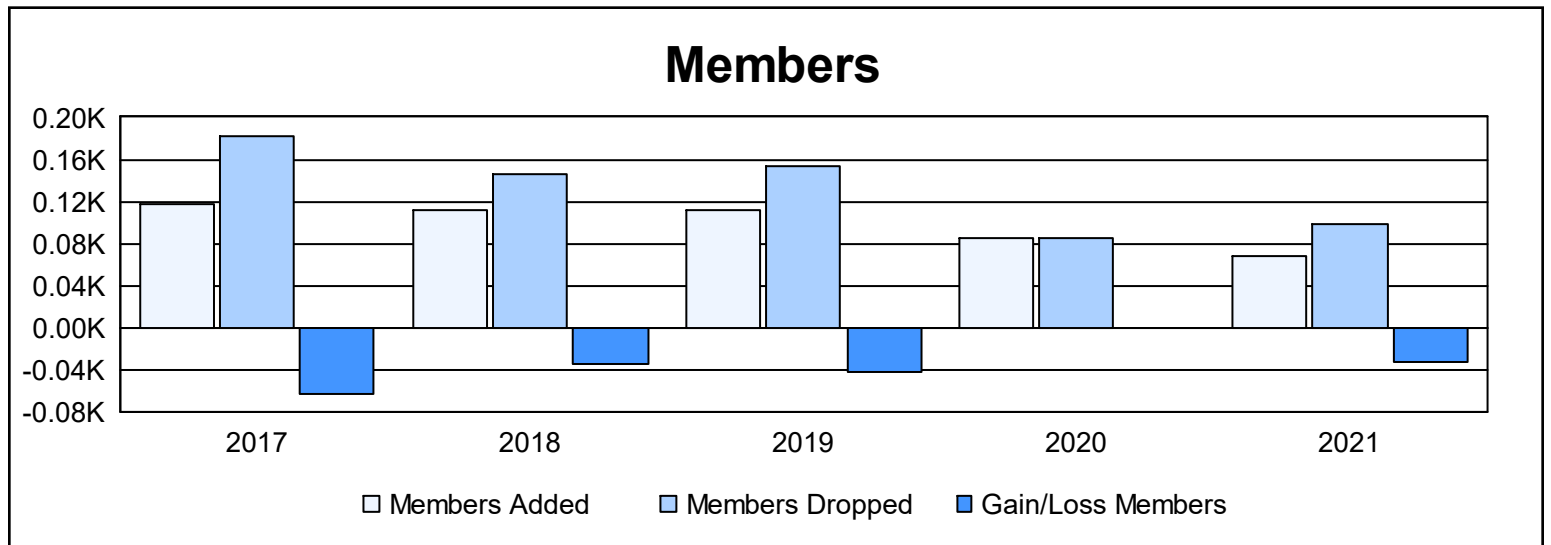

Year	New Clubs	Dropped Clubs	Gain/ Loss Clubs	New Members	Charter Members	Reinstate Members	Transfer Members	Total Member Added	Total Members Dropped	Gain/ Loss Members
2016-2017	0	2	-2	104	0	10	3	117	181	-64
2017-2018	0	1	-1	97	0	9	6	112	146	-34
2018-2019	0	1	-1	94	0	9	8	111	153	-42
2019-2020	0	1	-1	67	3	14	1	85	85	0
2020-2021	0	0	0	55	0	9	3	67	99	-32
<b>Average</b>	<b>0</b>	<b>1</b>	<b>-1</b>	<b>83</b>	<b>1</b>	<b>10</b>	<b>4</b>	<b>98</b>	<b>133</b>	<b>-34</b>

### Membership Composition June 2021 Cumulative