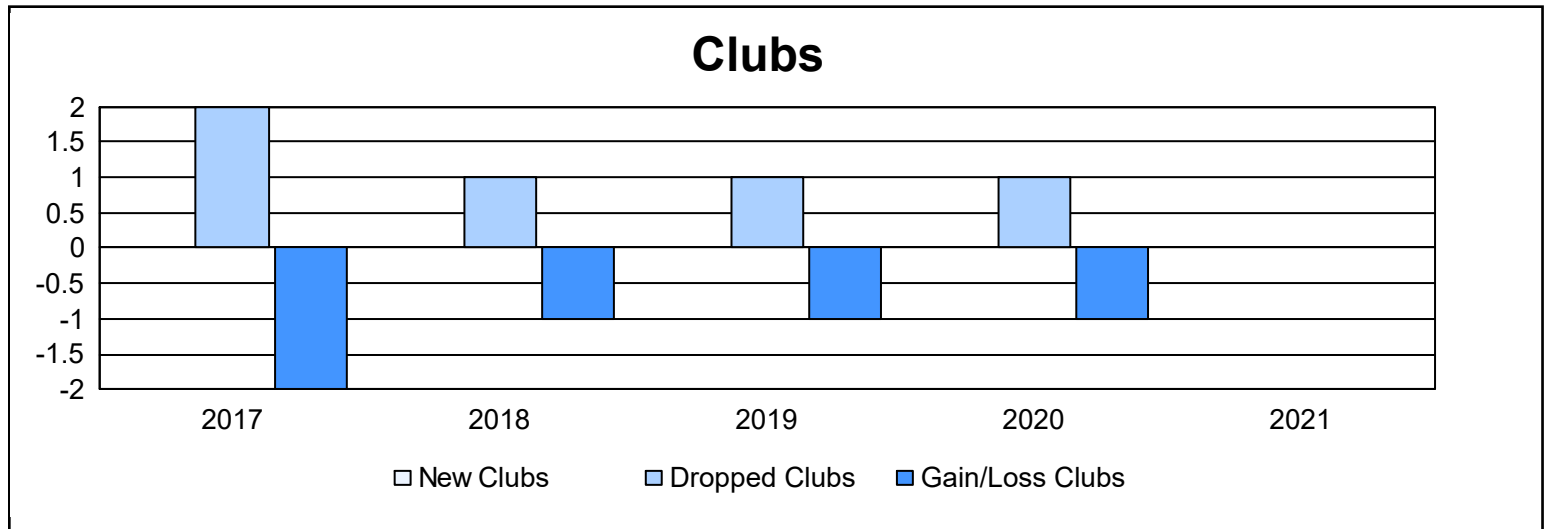

Year	New Clubs	Dropped Clubs	Gain/ Loss Clubs	New Members	Charter Members	Reinstate Members	Transfer Members	Total Member Added	Total Members Dropped	Gain/ Loss Members
2016-2017	0	2	-2	104	0	10	3	117	181	-64
2017-2018	0	1	-1	97	0	9	6	112	146	-34
2018-2019	0	1	-1	94	0	9	8	111	153	-42
2019-2020	0	1	-1	67	3	14	1	85	85	0
2020-2021	0	0	0	55	0	9	3	67	99	-32
<b>Average</b>	<b>0</b>	<b>1</b>	<b>-1</b>	<b>83</b>	<b>1</b>	<b>10</b>	<b>4</b>	<b>98</b>	<b>133</b>	<b>-34</b>

### Membership Composition June 2021 Cumulative